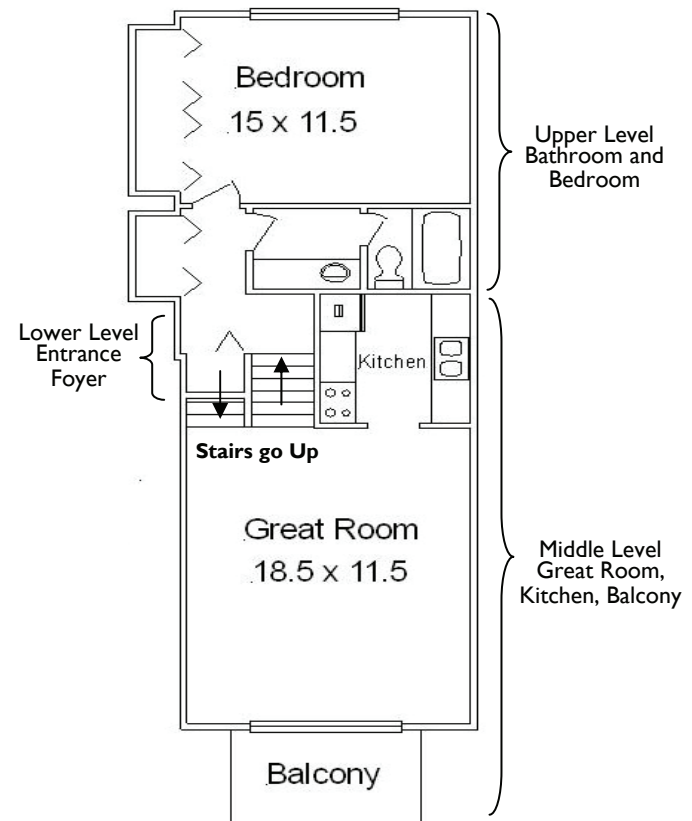

Floor Plans

Embassy Terrace Apartments

3420 W. Main St. Apt. 3, Kalamazoo, MI 49006
Tel: (269) 342-1069 Fax: (269) 342-4533

LOWER TRI-LEVEL | BEDROOM

UPPER TRI-LEVEL | BEDROOM

Floor Plans

Embassy Terrace Apartments

3420 W. Main Street Apt 3
Kalamazoo, MI 49006

www.GoTrident.com

LOWER TRI-LEVEL 2 BEDROOM

UPPER TRI-LEVEL 2 BEDROOM

**ASK US ABOUT OUR BRAND NEW,
COMPLETELY RENOVATED 2 BEDROOMS!**

Modern, Spacious, Luxurious

WASHER/DRYER AND DISHWASHER IN EVERY RENOVATED 2
BEDROOM!

AVAILABLE FOR \$850 PER MONTH

FLAT STYLE 2 BEDROOM

Relax and enjoy the unique
design and spaciousness of

Embassy Terrace
Apartments.