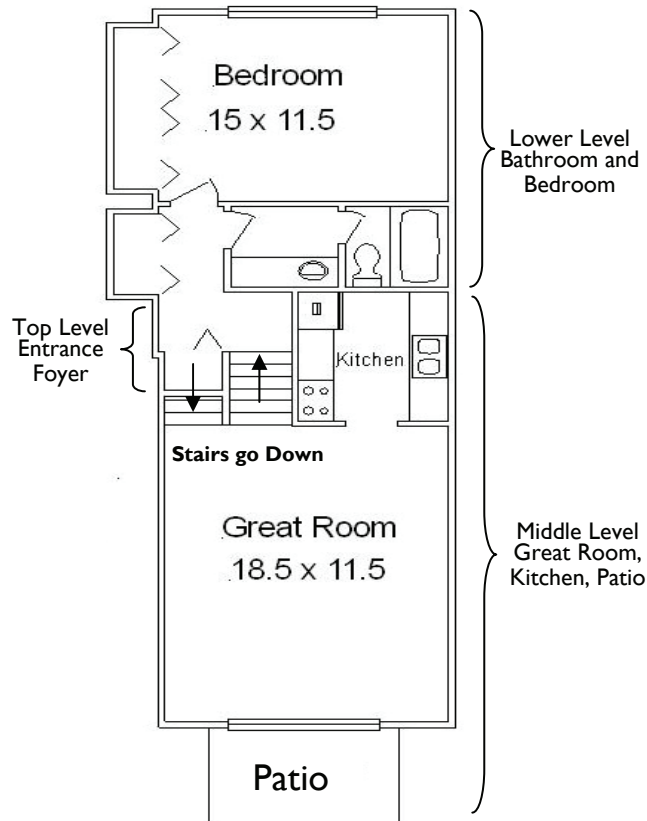

Floor Plans

Embassy Terrace Apartments

3420 W. Main St. Apt. 3, Kalamazoo, MI 49006
Tel: (269) 342-1069 Fax: (269) 342-4533

LOWER TRI-LEVEL | BEDROOM

UPPER TRI-LEVEL | BEDROOM

Floor Plans

Embassy Terrace Apartments

3420 W. Main Street Apt 3
Kalamazoo, MI 49006

www.GoTrident.com

LOWER TRI-LEVEL 2 BEDROOM

UPPER TRI-LEVEL 2 BEDROOM

**ASK US ABOUT OUR BRAND NEW,
COMPLETELY RENOVATED 2 BEDROOMS!**

Modern, Spacious, Luxurious

WASHER/DRYER AND DISHWASHER IN EVERY RENOVATED 2
BEDROOM!

AVAILABLE FOR \$850 PER MONTH

FLAT STYLE 2 BEDROOM

Relax and enjoy the unique
design and spaciousness of

Embassy Terrace
Apartments.