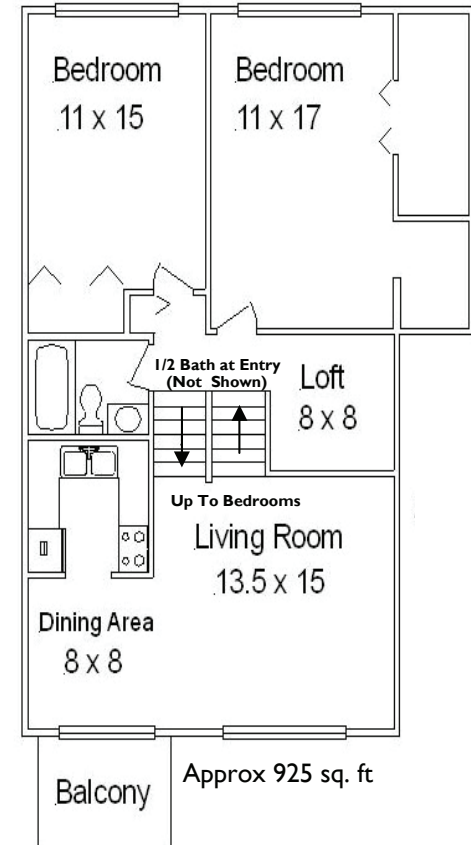

Floor Plans

Embassy Terrace Apartments

3420 W. Main St. Apt. 3, Kalamazoo, MI 49006
Tel: (269) 342-1069 Fax: (269) 342-4533

LOWER TRI-LEVEL | BEDROOM

UPPER TRI-LEVEL | BEDROOM

Floor Plans

Embassy Terrace Apartments

3420 W. Main Street Apt 3
Kalamazoo, MI 49006

www.GoTrident.com

LOWER TRI-LEVEL 2 BEDROOM

UPPER TRI-LEVEL 2 BEDROOM

**ASK US ABOUT OUR BRAND NEW,
COMPLETELY RENOVATED 2 BEDROOMS!**

Modern, Spacious, Luxurious